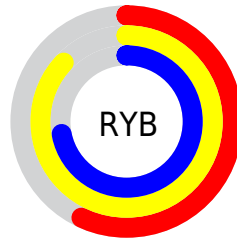

Red (57%)

Yellow (87%)

Blue (72%)