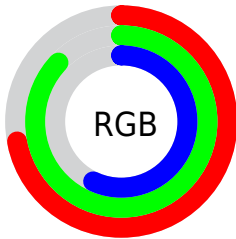

Distribution

Red (72%)

Green (87%)

Blue (57%)