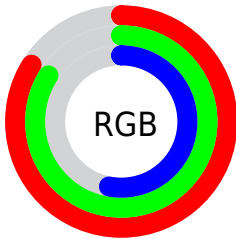

Distribution

Red (84%)

Green (84%)

Blue (53%)