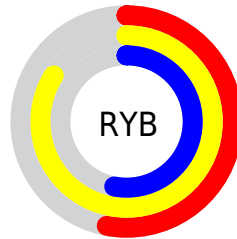

# Details

The CIELCh color **84, 41.234, 106.579** is a light color, and the websafe version is hex **CCCC66**. A complement of this color would be **59, 45.355, 295.095**, and the grayscale version is **82, 0.010, 296.813**.

A 20% lighter version of the original color is **99, 33.700, 107.612**, and **64, 40.907, 106.335** is the 20% darker color. If you saturate the color by 10%, you get **84, 51.597, 105.672**, and if you desaturate by 10%, it is **84, 30.455, 107.533**.

# Distribution

Red (84%)

Green (84%)

Blue (53%)

Red (53%)

Yellow (84%)

Blue (53%)

Cyan (0%)