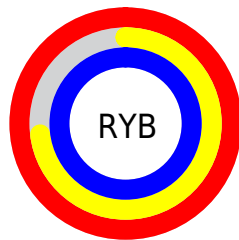

- Red (100%)
- Yellow (73%)
- Blue (100%)