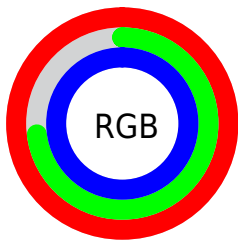

Distribution

- Red (100%)
- Green (73%)
- Blue (100%)