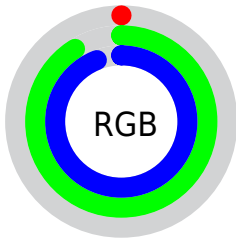

Distribution

- Red (0%)
- Green (91%)
- Blue (94%)