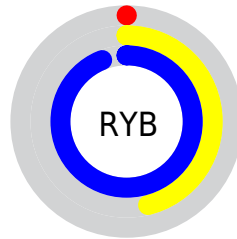

- Red (0%)
- Yellow (46%)
- Blue (94%)