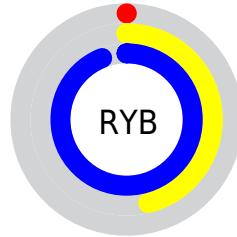

- Red (0%)
- Yellow (46%)
- Blue (94%)