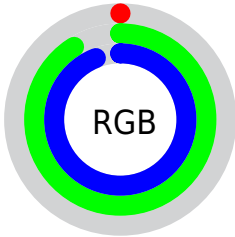

Distribution

- Red (0%)
- Green (91%)
- Blue (94%)