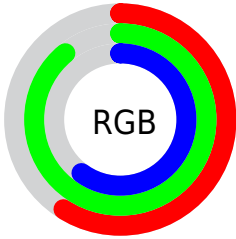

Distribution

Red (59%)

Green (89%)

Blue (60%)