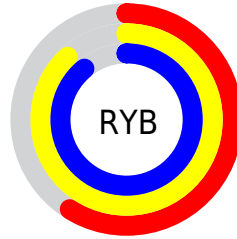

## Conversions Part 2

<b>Format</b>	<b>Color</b>
<b>RYB</b>	151, 224, 227
Decimal	9954202
CIELab	84.00, -37.80, 28.42
CIElCh	84, 47.298, 143.062
Yxy	64.0658, 0.3063, 0.4245
Android (android.graphics.Color)	4288144282 (0xFF97E39A)
YUV	195.9540, -20.6833, -39.4247
Hunter-Lab	80.0411, -36.9638, 25.9309

# Details

The CIELCh color  $84, 47.298, 143.062$  is a light color, and the websafe version is hex  $66CC99$ . A complement of this color would be  $72, 47.274, 327.367$ , and the grayscale version is  $79, 0.010, 296.813$ .

A 20% lighter version of the original color is  $96, 29.231, 144.355$ , and  $64, 47.283, 142.927$  is the 20% darker color. If you saturate the color by 10%, you get  $83, 60.909, 142.057$ , and if you desaturate by 10%, it is  $86, 33.234, 143.938$ .

# Distribution

Red (59%)

Green (89%)

Blue (60%)

Red (59%)

Yellow (88%)

Blue (89%)

Cyan (33%)