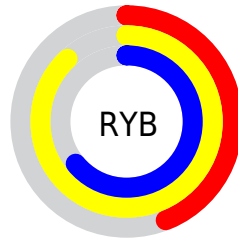

# Details

The CIELCh color **84, 60.656, 125.300** is a light color, and the websafe version is hex **99CC66**. A complement of this color would be **57, 65.872, 310.408**, and the grayscale version is **80, 0.010, 296.813**.

A 20% lighter version of the original color is **96, 45.604, 118.976**, and **64, 60.303, 125.209** is the 20% darker color. If you saturate the color by 10%, you get **83, 71.446, 124.986**, and if you desaturate by 10%, it is **85, 49.116, 125.733**.

# Distribution

Red (68%)

Green (88%)

Blue (44%)

Red (44%)

Yellow (88%)

Blue (64%)

Cyan (23%)