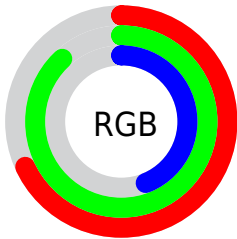

Distribution

Red (68%)

Green (88%)

Blue (44%)