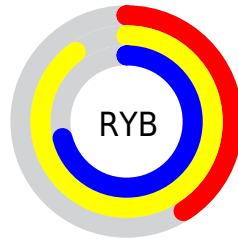

- Red (41%)
- Yellow (90%)
- Blue (71%)