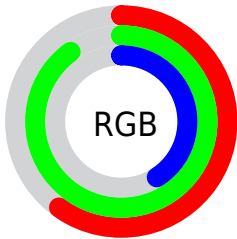

Distribution

- Red (60%)
- Green (90%)
- Blue (41%)