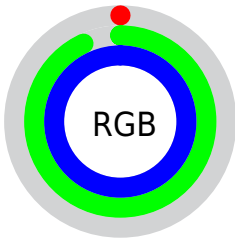

Distribution

- Red (0%)
- Green (93%)
- Blue (100%)