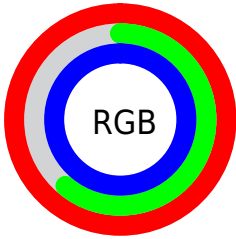

Distribution

- Red (100%)
- Green (61%)
- Blue (100%)