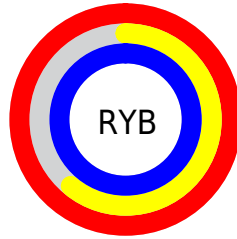

- Red (100%)
- Yellow (61%)
- Blue (100%)