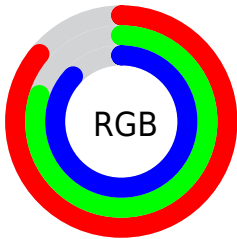

Distribution

- Red (86%)
- Green (80%)
- Blue (87%)