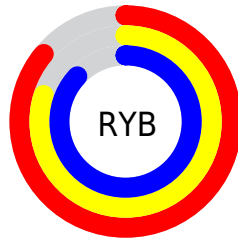

- Red (86%)
- Yellow (80%)
- Blue (87%)