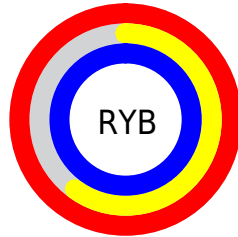

- Red (100%)
- Yellow (60%)
- Blue (100%)