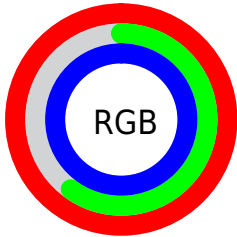

Distribution

- Red (100%)
- Green (60%)
- Blue (100%)