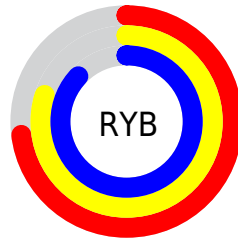

- Red (73%)
- Yellow (80%)
- Blue (87%)