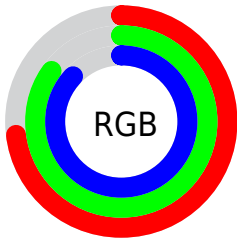

Distribution

- Red (73%)
- Green (85%)
- Blue (87%)