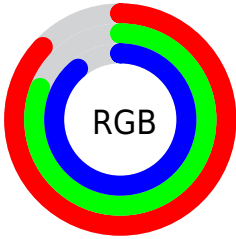

Distribution

- Red (87%)
- Green (81%)
- Blue (89%)