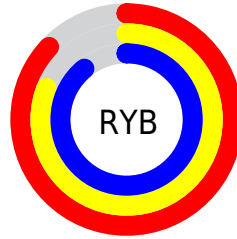

- Red (87%)
- Yellow (81%)
- Blue (89%)