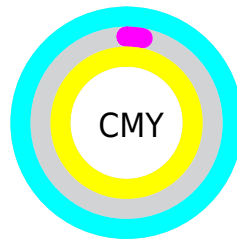

A 20% lighter version of the original color is **90, 92.908, 135.707**, and **66, 95.251, 136.016** is the 20% darker color. If you saturate the color by 10%, you get **85, 116.607, 136.011**, and if you desaturate by 10%, it is **85, 113.923, 136.360**.

# Distribution

Red (0%)

Green (96%)

Blue (0%)

Red (0%)

Yellow (96%)

Blue (96%)

Cyan (100%)

Magenta (0%)

Yellow (100%)

Black (3%)

Cyan (100%)

Magenta (3%)

Yellow (100%)