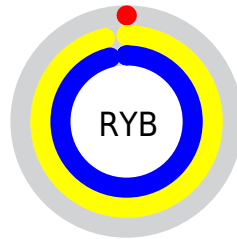

## Conversions Part 2

<b>Format</b>	<b>Color</b>
<b>RYB</b>	1, 246, 246
Decimal	128513
CIELab	85.00, -83.87, 80.95
CIELCh	85, 116.562, 136.016
Yxy	66.0070, 0.3000, 0.5999
Android (android.graphics.Color)	4278318593 (0xFF01F601)
YUV	144.8150, -70.9008, -126.1258
Hunter-Lab	81.2447, -69.6423, 48.8328

A 20% lighter version of the original color is **90, 92.908, 135.707**, and **66, 95.251, 136.016** is the 20% darker color. If you saturate the color by 10%, you get **85, 116.607, 136.011**, and if you desaturate by 10%, it is **85, 113.923, 136.360**.

# Distribution

Red (0%)

Green (96%)

Blue (0%)

Red (0%)

Yellow (96%)

Blue (96%)

Cyan (100%)