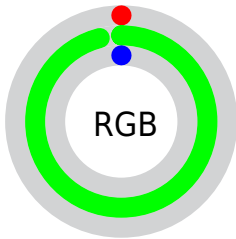

Distribution

Red (0%)

Green (96%)

Blue (0%)