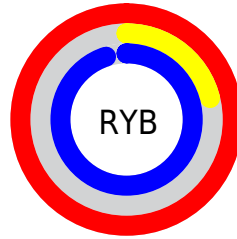

# Details

The CIELCh color **62, 103.449, 330.333** is a light color, and the websafe version is hex **FF33FF**. The color can be described as light washed magenta. A complement of this color would be **88, 107.728, 138.275**, and the grayscale version is **56, 0.007, 296.813**.

A 20% lighter version of the original color is **71, 79.526, 327.122**, and **46, 90.708, 330.174** is the 20% darker color. If you saturate the color by 10%, you get **60, 108.016, 330.590**, and if you desaturate by 10%, it is **64, 95.837, 329.848**.

# Distribution

Red (100%)

Green (21%)

Blue (95%)

Red (100%)

Yellow (21%)

Blue (95%)

Cyan (0%)