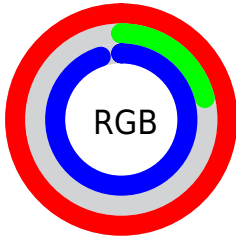

Distribution

Red (100%)

Green (21%)

Blue (95%)