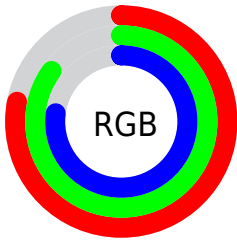

Distribution

- Red (78%)
- Green (85%)
- Blue (77%)