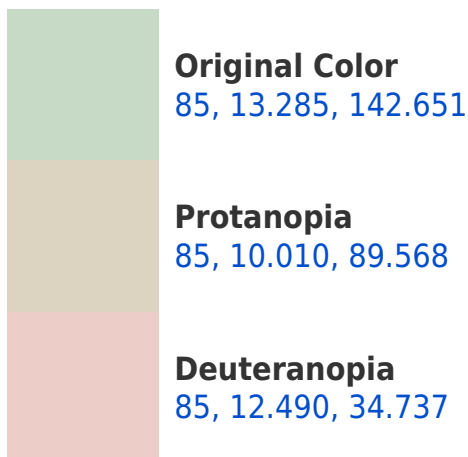

## **Background**

This preview shows how black text looks on a background with the CIELCh color 85, 13.285, 142.651.

This preview shows how white text looks on a background with the CIELCh color 85, 13.285, 142.651.

## Dichromacy

**Tritanopia**  
85, 9.516, 269.672

# Trichromacy

**Original Color**  
85, 13.285, 142.651

**Protanomaly**  
85, 9.960, 111.463

**Deuteranomaly**  
85, 7.938, 71.831

**Tritanomaly**  
85, 5.157, 217.024

# Monochromacy

**Original Color**  
85, 13.285, 142.651

**Achromatopsia**  
84, 0.010, 296.813

**Achromatomaly**  
84, 4.495, 144.317