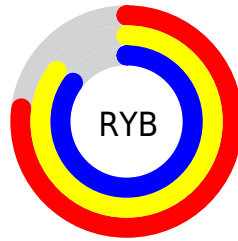

- Red (77%)
- Yellow (85%)
- Blue (85%)