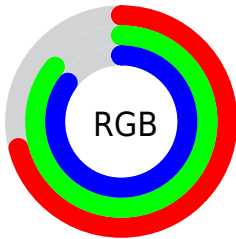

Distribution

Red (71%)

Green (86%)

Blue (85%)