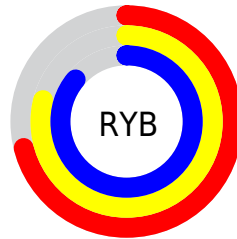

Red (71%)

Yellow (79%)

Blue (86%)