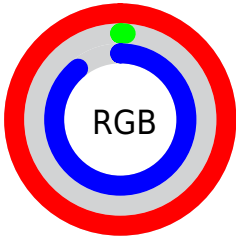

Distribution

- Red (100%)
- Green (1%)
- Blue (89%)