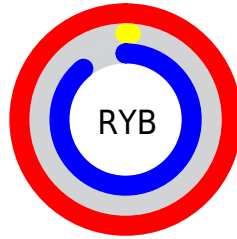

- Red (100%)
- Yellow (1%)
- Blue (89%)