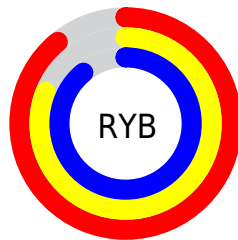

Red (89%)

Yellow (81%)

Blue (89%)