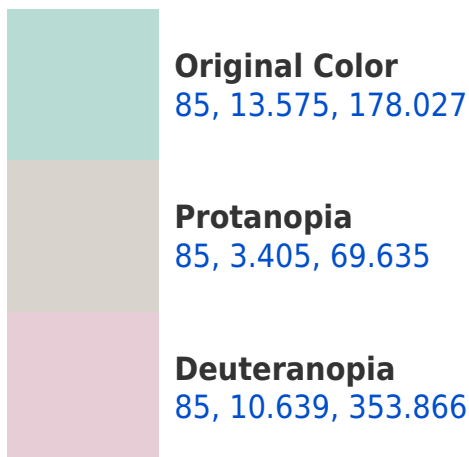

# Black Background

This preview shows how the CIELCh color 85, 13.575, 178.027 looks on a black background.

## **Background**

This preview shows how black text looks on a background with the CIELCh color 85, 13.575, 178.027.

This preview shows how white text looks on a background with the CIELCh color 85, 13.575, 178.027.

## Dichromacy

**Tritanopia**  
85, 13.144, 245.270

# Trichromacy

**Original Color**  
85, 13.575, 178.027

**Protanomaly**  
85, 4.555, 155.451

**Deuteranomaly**  
85, 2.161, 332.303

**Tritanomaly**  
85, 11.159, 224.016