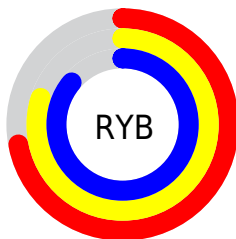

- Red (72%)
- Yellow (80%)
- Blue (86%)