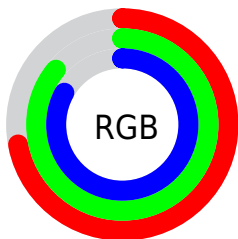

Distribution

- Red (72%)
- Green (86%)
- Blue (83%)