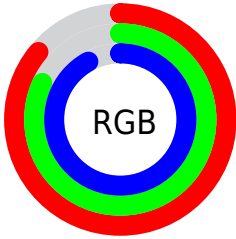

Distribution

- Red (86%)
- Green (82%)
- Blue (92%)