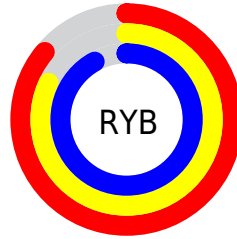

- Red (86%)
- Yellow (82%)
- Blue (92%)