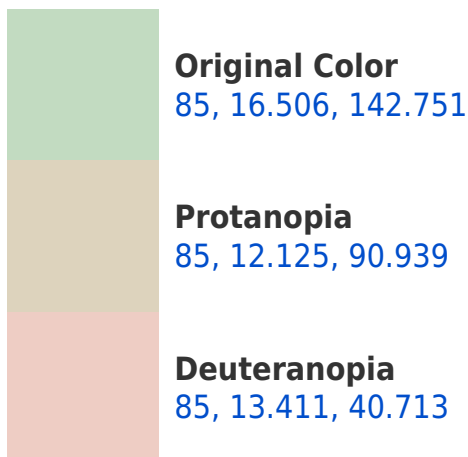

## **Background**

This preview shows how black text looks on a background with the CIELCh color 85, 16.506, 142.751.

This preview shows how white text looks on a background with the CIELCh color 85, 16.506, 142.751.

## Dichromacy

**Tritanopia**  
85, 10.049, 262.365

# Trichromacy

**Original Color**  
85, 16.506, 142.751

**Protanomaly**  
85, 12.615, 114.216

**Deuteranomaly**  
85, 9.054, 79.608

**Tritanomaly**  
85, 6.354, 203.805

# Monochromacy

**Original Color**  
85, 16.506, 142.751

**Achromatopsia**  
84, 0.010, 296.813

**Achromatomaly**  
84, 6.223, 141.520