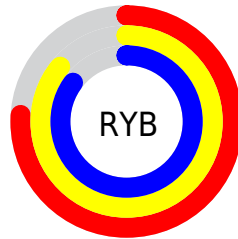

Red (76%)

Yellow (86%)

Blue (85%)