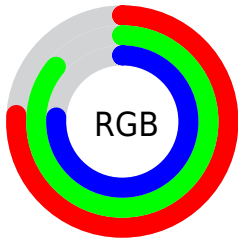

Distribution

Red (76%)

Green (86%)

Blue (76%)