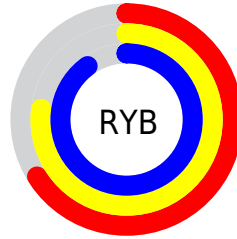

- Red (66%)
- Yellow (77%)
- Blue (90%)