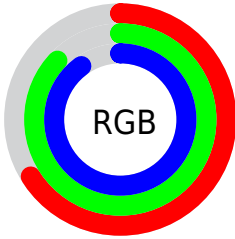

Distribution

- Red (66%)
- Green (87%)
- Blue (90%)