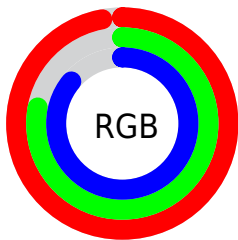

Distribution

- Red (97%)
- Green (78%)
- Blue (86%)