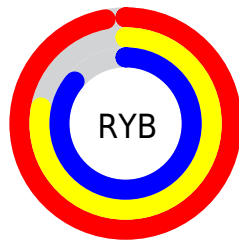

- Red (97%)
- Yellow (78%)
- Blue (86%)