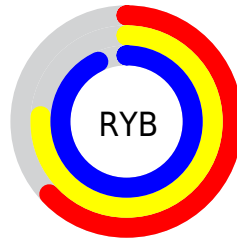

- Red (63%)
- Yellow (76%)
- Blue (93%)