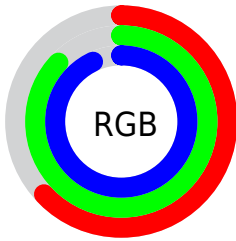

Distribution

- Red (63%)
- Green (87%)
- Blue (93%)