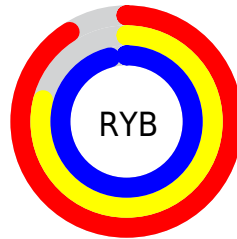

- Red (91%)
- Yellow (79%)
- Blue (96%)