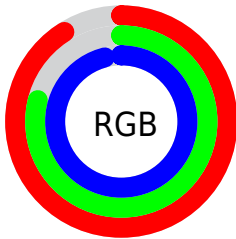

Distribution

- Red (91%)
- Green (79%)
- Blue (96%)