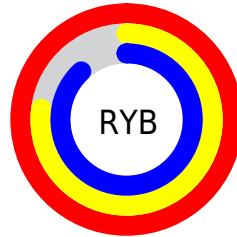

# Details

The CIELCh color **85, 25.898, 345.703** is a light color, and the websafe version is hex **FFCCFF**. A complement of this color would be **95, 25.161, 161.603**, and the grayscale version is **87, 0.010, 296.813**.

A 20% lighter version of the original color is **100, 1.250, 324.238**, and **65, 25.977, 345.686** is the 20% darker color. If you saturate the color by 10%, you get **79, 37.399, 346.804**, and if you desaturate by 10%, it is **91, 14.415, 344.722**.

# Distribution

Red (100%)

Green (77%)

Blue (88%)

Red (100%)

Yellow (77%)

Blue (88%)

Cyan (0%)