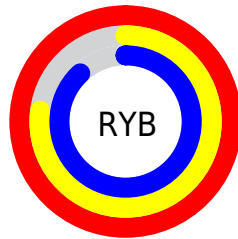

Red (100%)

Yellow (77%)

Blue (88%)