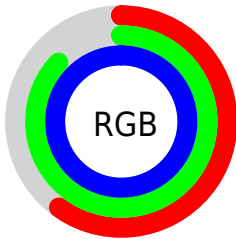

Distribution

- Red (60%)
- Green (87%)
- Blue (100%)