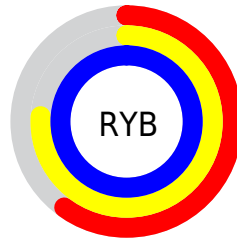

- Red (60%)
- Yellow (76%)
- Blue (100%)