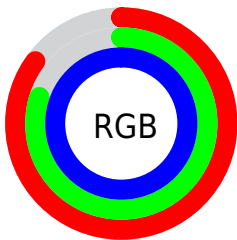

Distribution

- Red (85%)
- Green (80%)
- Blue (100%)