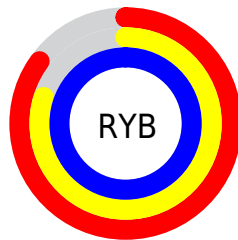

- Red (85%)
- Yellow (80%)
- Blue (100%)