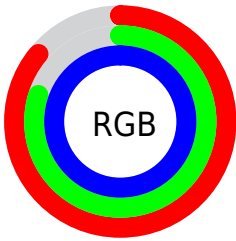

Distribution

- Red (86%)
- Green (80%)
- Blue (100%)