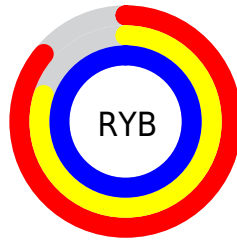

- Red (86%)
- Yellow (80%)
- Blue (100%)