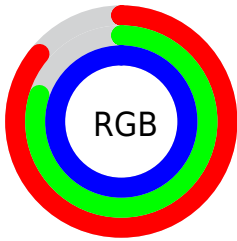

Distribution

- Red (86%)
- Green (80%)
- Blue (100%)