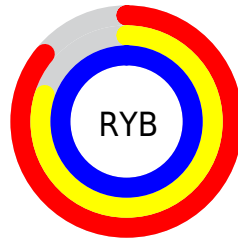

- Red (86%)
- Yellow (80%)
- Blue (100%)