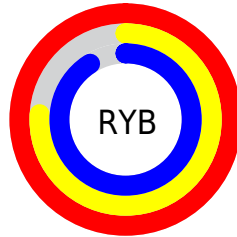

- Red (100%)
- Yellow (76%)
- Blue (91%)