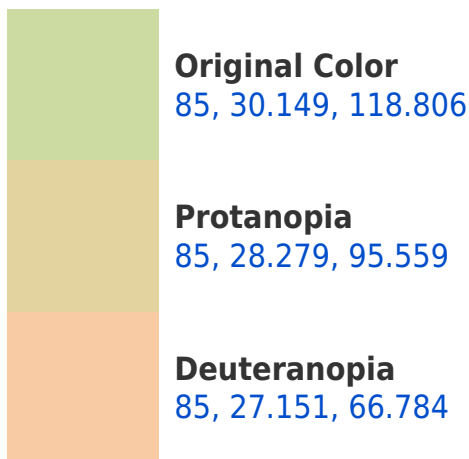

## Background

This preview shows how black text looks on a background with the CIELCh color 85, 30.149, 118.806.

This preview shows how white text looks on a background with the CIELCh color 85, 30.149, 118.806.

## Dichromacy

**Tritanopia**  
85, 9.035, 297.636

# Trichromacy

**Original Color**  
85, 30.149, 118.806

**Protanomaly**  
85, 28.160, 103.711

**Deuteranomaly**  
85, 25.313, 86.933

**Tritanomaly**  
85, 5.364, 121.547

# Monochromacy

**Original Color**  
85, 30.149, 118.806

**Achromatopsia**  
83, 0.010, 296.813

**Achromatomaly**  
84, 11.259, 120.691