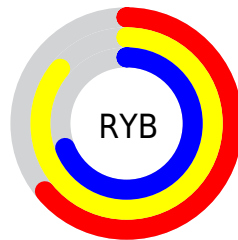

# Details

The CIELCh color **85, 30.149, 118.806** is a light color, and the websafe version is hex **CCCC99**. A complement of this color would be **70, 31.818, 302.271**, and the grayscale version is **84, 0.010, 296.813**.

A 20% lighter version of the original color is **99, 19.210, 108.724**, and **65, 30.102, 119.021** is the 20% darker color. If you saturate the color by 10%, you get **84, 41.452, 118.196**, and if you desaturate by 10%, it is **86, 18.638, 119.434**.

# Distribution

Red (80%)

Green (86%)

Blue (64%)

Red (64%)

Yellow (86%)

Blue (69%)

Cyan (7%)