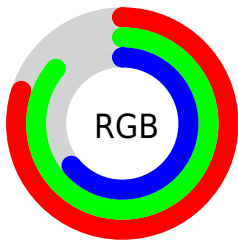

Distribution

Red (80%)

Green (86%)

Blue (64%)