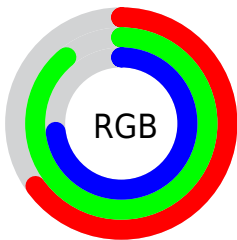

Distribution

Red (65%)

Green (89%)

Blue (73%)