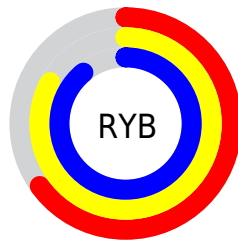

Red (65%)

Yellow (83%)

Blue (89%)