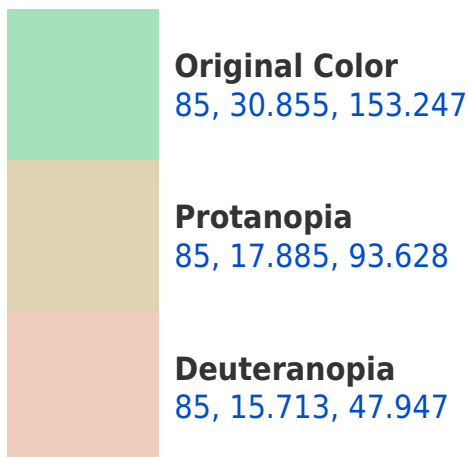

# Black Background

This preview shows how the CIELCh color 85, 30.855, 153.247 looks on a black background.

## **Background**

This preview shows how black text looks on a background with the CIELCh color 85, 30.855, 153.247.

This preview shows how white text looks on a background with the CIELCh color 85, 30.855, 153.247.

## Dichromacy

**Tritanopia**  
85, 16.961, 232.735

# Trichromacy

**Original Color**  
85, 30.855, 153.247

**Protanomaly**  
85, 19.670, 125.299

**Deuteranomaly**  
84, 12.576, 107.365

**Tritanomaly**  
85, 17.491, 191.262