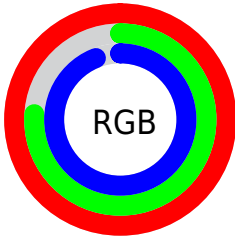

Distribution

- Red (100%)
- Green (76%)
- Blue (94%)