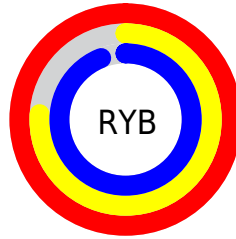

- Red (100%)
- Yellow (76%)
- Blue (94%)