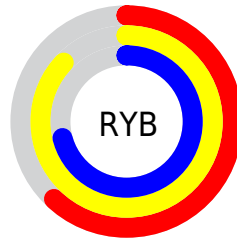

# Details

The CIELCh color **85, 33.345, 122.966** is a light color, and the websafe version is hex **CCCC99**. A complement of this color would be **69, 35.074, 306.102**, and the grayscale version is **83, 0.010, 296.813**.

A 20% lighter version of the original color is **99, 20.719, 108.609**, and **65, 33.353, 122.681** is the 20% darker color. If you saturate the color by 10%, you get **84, 44.933, 122.444**, and if you desaturate by 10%, it is **86, 21.538, 123.507**.

# Distribution

Red (78%)

Green (87%)

Blue (62%)

Red (62%)

Yellow (87%)

Blue (71%)

Cyan (10%)