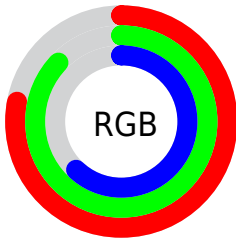

Distribution

Red (78%)

Green (87%)

Blue (62%)