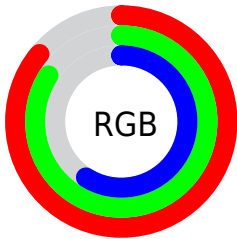

Distribution

Red (86%)

Green (84%)

Blue (59%)