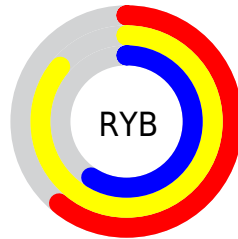

# Details

The CIELCh color **85, 33.232, 103.848** is a light color, and the websafe version is hex **CCCC99**. A complement of this color would be **66, 35.474, 291.213**, and the grayscale version is **84, 0.010, 296.813**.

A 20% lighter version of the original color is **99, 24.734, 108.302**, and **65, 33.236, 103.609** is the 20% darker color. If you saturate the color by 10%, you get **84, 43.519, 102.812**, and if you desaturate by 10%, it is **86, 22.721, 104.899**.

# Distribution

Red (86%)

Green (84%)

Blue (59%)

Red (61%)

Yellow (86%)

Blue (59%)

Cyan (0%)