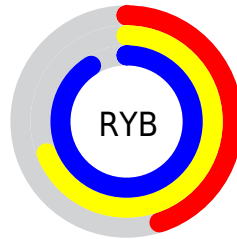

- Red (45%)
- Yellow (69%)
- Blue (91%)