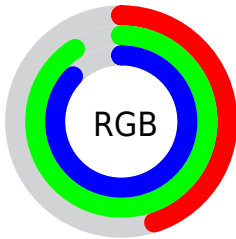

Distribution

- Red (45%)
- Green (91%)
- Blue (87%)