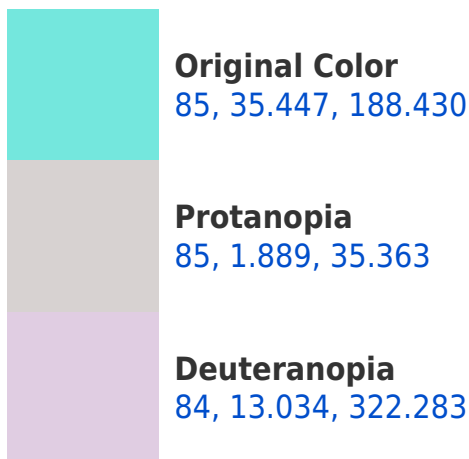

# Black Background

This preview shows how the CIELCh color 85, 35.447, 188.430 looks on a black background.

## **Background**

This preview shows how black text looks on a background with the CIELCh color 85, 35.447, 188.430.

This preview shows how white text looks on a background with the CIELCh color 85, 35.447, 188.430.

## Dichromacy

**Tritanopia**  
85, 31.135, 216.484

# Trichromacy

**Original Color**  
85, 35.447, 188.430

**Protanomaly**  
84, 13.844, 187.441

**Deuteranomaly**  
84, 11.092, 227.341

**Tritanomaly**  
85, 31.744, 206.044