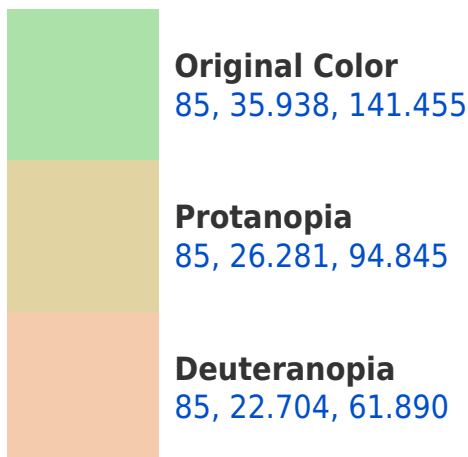

# Black Background

This preview shows how the CIELCh color 85, 35.938, 141.455 looks on a black background.

## **Background**

This preview shows how black text looks on a background with the CIELCh color 85, 35.938, 141.455.

This preview shows how white text looks on a background with the CIELCh color 85, 35.938, 141.455.

## Dichromacy

**Tritanopia**  
85, 14.521, 239.738

# Trichromacy

**Original Color**  
85, 35.938, 141.455

**Protanomaly**  
84, 26.834, 116.214

**Deuteranomaly**  
84, 20.579, 100.790

**Tritanomaly**  
85, 15.148, 180.086