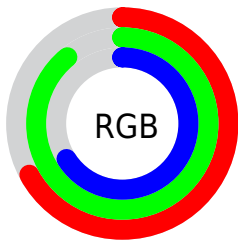

Distribution

Red (67%)

Green (89%)

Blue (66%)