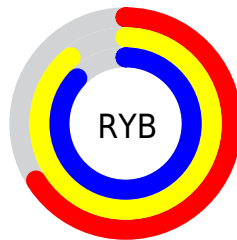

## Conversions Part 2

Format	Color
<a href="#">RYB</a>	<a href="#">169, 226, 223</a>
Decimal	<a href="#">11330217</a>
CIELab	<a href="#">85.00, -28.11, 22.39</a>
CIELCh	<a href="#">85, 35.938, 141.455</a>
Yxy	<a href="#">66.0070, 0.3114, 0.4002</a>
Android (android.graphics.Color)	<a href="#">4289520297 (0xFFACE2A9)</a>
YUV	<a href="#">203.3560, -16.9375, -27.4992</a>
Hunter-Lab	<a href="#">81.2447, -29.3512, 22.1664</a>

# Details

The CIELCh color **85, 35.938, 141.455** is a light color, and the websafe version is hex **99CC99**. A complement of this color would be **76, 36.042, 324.316**, and the grayscale version is **82, 0.010, 296.813**.

A 20% lighter version of the original color is **97, 18.577, 140.278**, and **65, 35.587, 141.842** is the 20% darker color. If you saturate the color by 10%, you get **83, 50.030, 140.646**, and if you desaturate by 10%, it is **87, 21.649, 142.162**.

# Distribution

Red (67%)

Green (89%)

Blue (66%)

Red (66%)

Yellow (89%)

Blue (87%)

Cyan (24%)