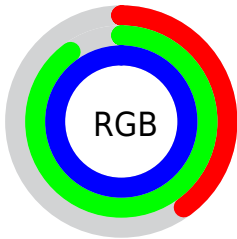

Distribution

- Red (40%)
- Green (90%)
- Blue (100%)