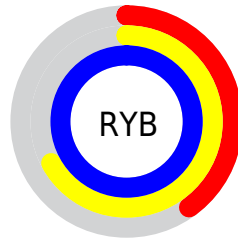

- Red (40%)
- Yellow (67%)
- Blue (100%)