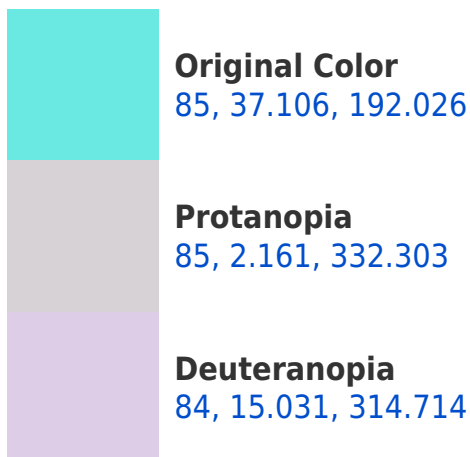

# Black Background

This preview shows how the CIELCh color 85, 37.106, 192.026 looks on a black background.

## **Background**

This preview shows how black text looks on a background with the CIELCh color 85, 37.106, 192.026.

This preview shows how white text looks on a background with the CIELCh color 85, 37.106, 192.026.

## Dichromacy

**Tritanopia**  
85, 33.535, 214.938

# Trichromacy

**Original Color**  
85, 37.106, 192.026

**Protanomaly**  
84, 14.674, 198.409

**Deuteranomaly**  
84, 13.675, 231.573

**Tritanomaly**  
85, 34.218, 206.175