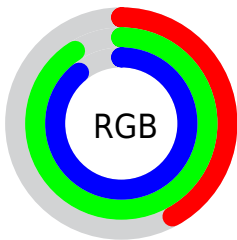

Distribution

Red (42%)

Green (91%)

Blue (89%)