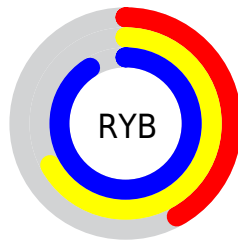

# Details

The CIELCh color **85, 37.106, 192.026** is a light color, and the websafe version is hex **66FFFF**. A complement of this color would be **60, 53.537, 22.789**, and the grayscale version is **78, 0.009, 296.813**.

A 20% lighter version of the original color is **95, 27.559, 197.719**, and **65, 37.121, 192.077** is the 20% darker color. If you saturate the color by 10%, you get **84, 41.352, 191.433**, and if you desaturate by 10%, it is **86, 31.891, 192.625**.

# Distribution

Red (42%)

Green (91%)

Blue (89%)

Red (42%)

Yellow (67%)

Blue (91%)

Cyan (54%)