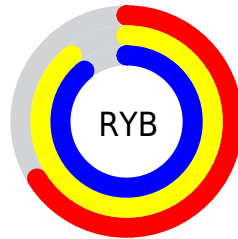

# Details

The CIELCh color  $85, 37.805, 142.679$  is a light color, and the websafe version is hex  $99CC99$ . A complement of this color would be  $76, 37.816, 325.859$ , and the grayscale version is  $82, 0.010, 296.813$ .

A 20% lighter version of the original color is  $97, 19.795, 142.888$ , and  $65, 37.527, 143.016$  is the 20% darker color. If you saturate the color by 10%, you get  $83, 52.124, 141.783$ , and if you desaturate by 10%, it is  $87, 23.235, 143.455$ .

# Distribution

Red (66%)

Green (89%)

Blue (66%)

Red (66%)

Yellow (89%)

Blue (89%)

Cyan (26%)