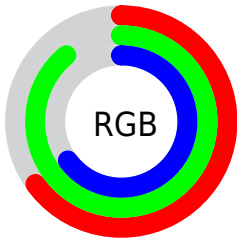

Distribution

- Red (65%)
- Green (89%)
- Blue (65%)