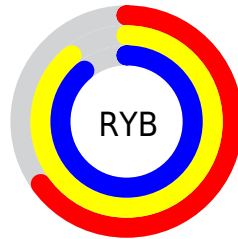

- Red (65%)
- Yellow (89%)
- Blue (89%)