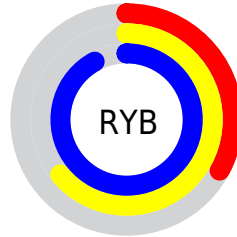

- Red (33%)
- Yellow (64%)
- Blue (92%)