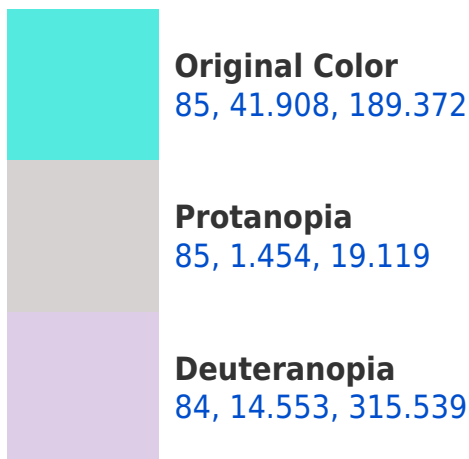

# Black Background

This preview shows how the CIELCh color 85, 41.908, 189.372 looks on a black background.

## **Background**

This preview shows how black text looks on a background with the CIELCh color 85, 41.908, 189.372.

This preview shows how white text looks on a background with the CIELCh color 85, 41.908, 189.372.

## Dichromacy

**Tritanopia**  
85, 36.920, 213.078

# Trichromacy

**Original Color**  
85, 41.908, 189.372

**Protanomaly**  
84, 17.831, 191.338

**Deuteranomaly**  
83, 15.641, 224.720

**Tritanomaly**  
85, 37.909, 204.255