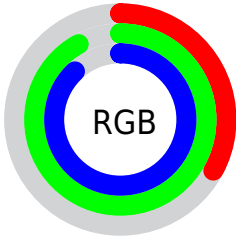

Distribution

- Red (33%)
- Green (92%)
- Blue (88%)