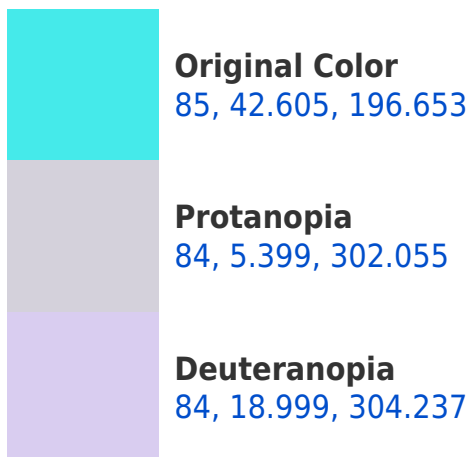

# Black Background

This preview shows how the CIELCh color 85, 42.605, 196.653 looks on a black background.

## Background

This preview shows how black text looks on a background with the CIELCh color 85, 42.605, 196.653.

This preview shows how white text looks on a background with the CIELCh color 85, 42.605, 196.653.

## Dichromacy

**Tritanopia**  
85, 39.586, 211.825

# Trichromacy

**Original Color**  
85, 42.605, 196.653

**Protanomaly**  
83, 19.225, 207.692

**Deuteranomaly**  
83, 20.175, 233.848

**Tritanomaly**  
85, 40.427, 205.971