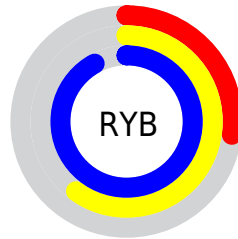

## Conversions Part 2

Format	Color
<a href="#">RYB</a>	<a href="#">69, 152, 234</a>
Decimal	<a href="#">4582122</a>
CIELab	<a href="#">85.00, -40.82, -12.21</a>
CIELCh	<a href="#">85, 42.605, 196.653</a>
Yxy	<a href="#">66.0070, 0.2326, 0.3288</a>
Android (android.graphics.Color)	<a href="#">4282772202 (0xFF45EAEA)</a>
YUV	<a href="#">184.6650, 24.3222, -101.4382</a>
Hunter-Lab	<a href="#">81.2447, -39.5892, -7.4014</a>

# Details

The CIELCh color **85, 42.605, 196.653** is a light color, and the websafe version is hex **66FFFF**. The color can be described as light muted cyan. A complement of this color would be **54, 73.196, 30.794**, and the grayscale version is **75, 0.009, 296.813**.

A 20% lighter version of the original color is **94, 34.243, 197.314**, and **66, 38.267, 196.386** is the 20% darker color. If you saturate the color by 10%, you get **85, 44.963, 196.506**, and if you desaturate by 10%, it is **86, 39.211, 196.863**.

# Distribution

- Red (27%)
- Green (92%)
- Blue (92%)

- Red (27%)
- Yellow (60%)
- Blue (92%)

- Cyan (71%)
- Magenta (0%)
- Yellow (0%)
- Black (8%)

- Cyan (73%)
- Magenta (8%)
- Yellow (8%)