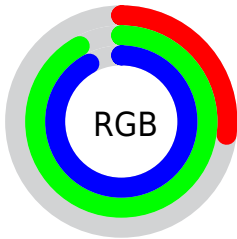

Distribution

- Red (27%)
- Green (92%)
- Blue (92%)