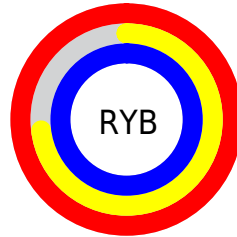

## Conversions Part 2

<b>Format</b>	<b>Color</b>
R <sub>Y</sub> B	255, 187, 253
Decimal	16759805
CIE Lab	84.00, 35.28, -22.79
CIE LCh	84, 42.002, 327.146
Yxy	64.0658, 0.3181, 0.2643
Android (android.graphics.Color)	4294949885 (0xFFFFBBFD)
YUV	214.8560, 18.8050, 35.2063
Hunter-Lab	80.0411, 31.8778, -18.9567

# Details

The CIELCh color  $84, 42.002, 327.146$  is a light color, and the websafe version is hex  $\text{FFCCFF}$ . A complement of this color would be  $94, 41.804, 143.384$ , and the grayscale version is  $86, 0.010, 296.813$ .

A 20% lighter version of the original color is  $97, 6.851, 324.635$ , and  $64, 41.577, 326.620$  is the 20% darker color. If you saturate the color by 10%, you get  $78, 57.134, 327.263$ , and if you desaturate by 10%, it is  $90, 26.135, 326.157$ .

# Distribution

Red (100%)

Green (73%)

Blue (99%)

Red (100%)

Yellow (73%)

Blue (99%)

Cyan (0%)