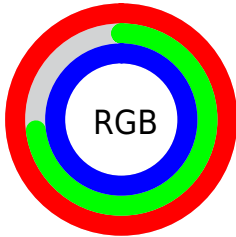

Distribution

Red (100%)

Green (73%)

Blue (99%)