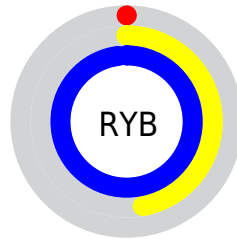

- Red (0%)
- Yellow (47%)
- Blue (98%)