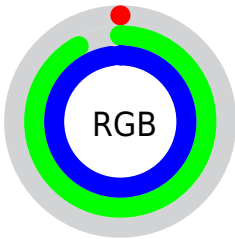

Distribution

- Red (0%)
- Green (92%)
- Blue (98%)