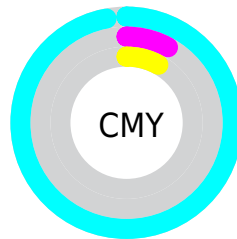

# Details

The CIELCh color **85, 47.061, 196.399** is a light color, and the websafe version is hex **33FFFF**. The color can be described as light washed cyan. A complement of this color would be **49, 96.799, 39.252**, and the grayscale version is **69, 0.009, 296.813**.

A 20% lighter version of the original color is **93, 39.067, 197.028**, and **66, 38.279, 197.245** is the 20% darker color. If you saturate the color by 10%, you get **85, 47.242, 196.387**, and if you desaturate by 10%, it is **85, 46.197, 196.450**.

# Distribution

- Red (3%)
- Green (93%)
- Blue (93%)

- Red (3%)
- Yellow (48%)
- Blue (93%)

- Cyan (97%)
- Magenta (0%)
- Yellow (0%)
- Black (8%)

- Cyan (97%)
- Magenta (8%)
- Yellow (8%)

# Brightness & Saturation Gradients

These gradients show how the CIELCh color 85, 47.061, 196.399 changes by changing the brightness by 10 percent. The first figure shows a shift by +10% for each color and the second figure -10%.