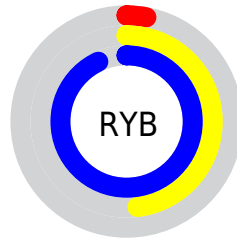

- Red (3%)
- Yellow (48%)
- Blue (93%)