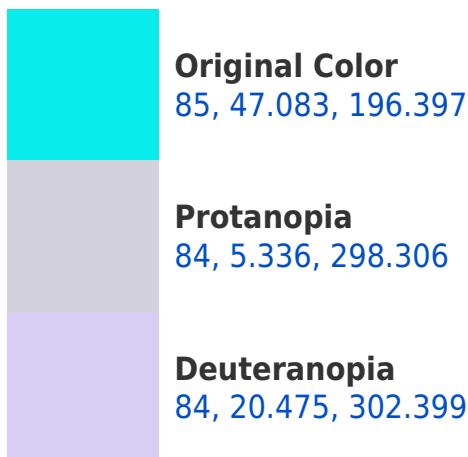

Color Blindness Simulation

Color vision deficiency is a very complex topic, and I could not describe the different causes any better than Wikipedia does, so if you want to learn more, you should check out their [article about color blindness](#).

Dichromacy