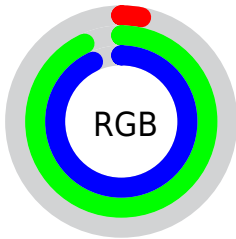

Distribution

- Red (3%)
- Green (93%)
- Blue (93%)